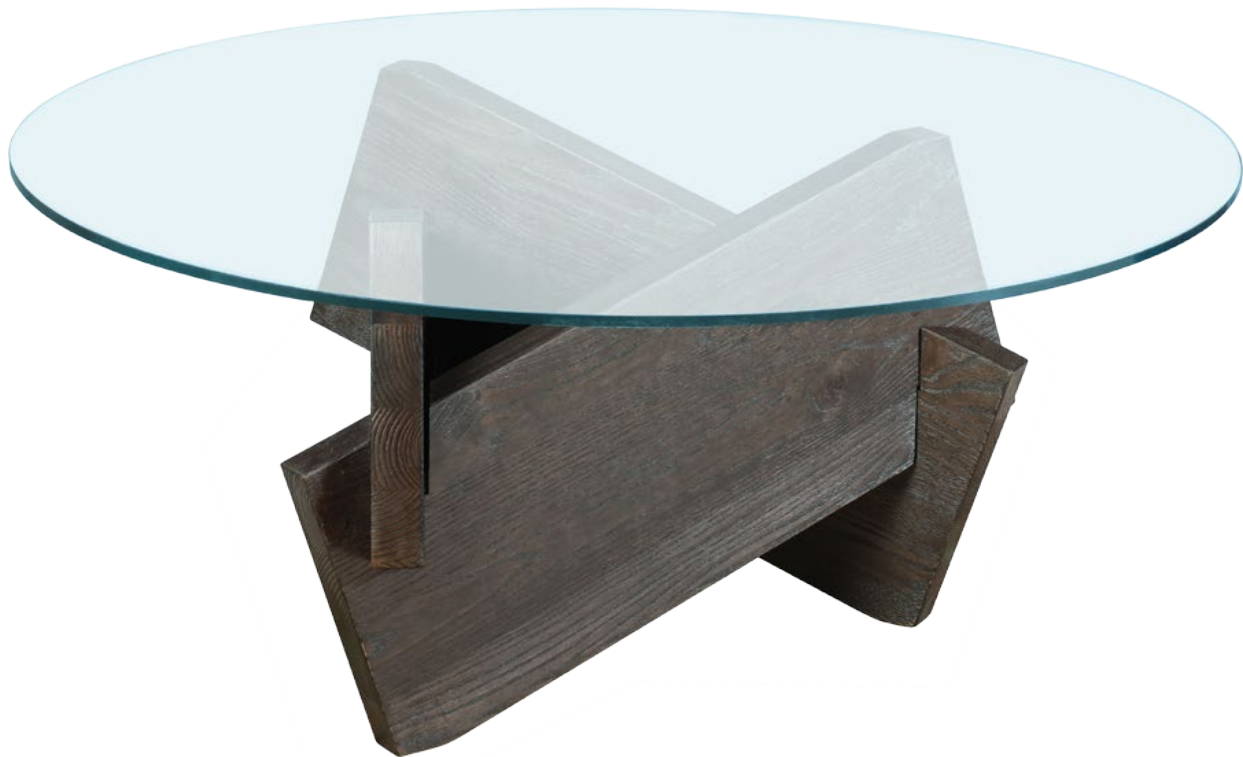

Parson

occasional collection

BG Furniture Ltd.
Handcrafting your dreams since 1927.

Our Parson collection is made from 100% solid Weathered Ash hardwood with round tempered safety glass tops. Unique design and joinery method that provides a modern style mixed with a rustic Weathered Ash base. The richness of 100% solid Weathered Ash hardwood combined with your choice of 6 finish options, brings out Ash's natural beauty and expresses your unique style.

Shown in weathered grey,
362302 Round Glass Top
Cocktail Table - Wood Base
40" W x 18" H x 40" D

Shown in weathered grey,
362201 Square End Table
24" W x 24" H x 24" D

Shown in weathered grey,
362202 Round End Table
24" W x 24" H x 24" D

PARSON CUBES

Available in two heights.

Constructed from weathered ash.

Choose from 5 finishes.

Option - Castors can be added to the bottom.

Option - Leather top insert

Option - Trend Stone Granite top insert

Shown in weathered grey,

362101 Cube – wood top 18" height
18" W x 18" H x 18" D

362102 Cube – wood top 15" height (not shown)
18" W x 15" H x 18" D

FROM START TO FINISH, WE ARE FOCUSED ON DELIVERING QUALITY SOLID WOOD FURNITURE.